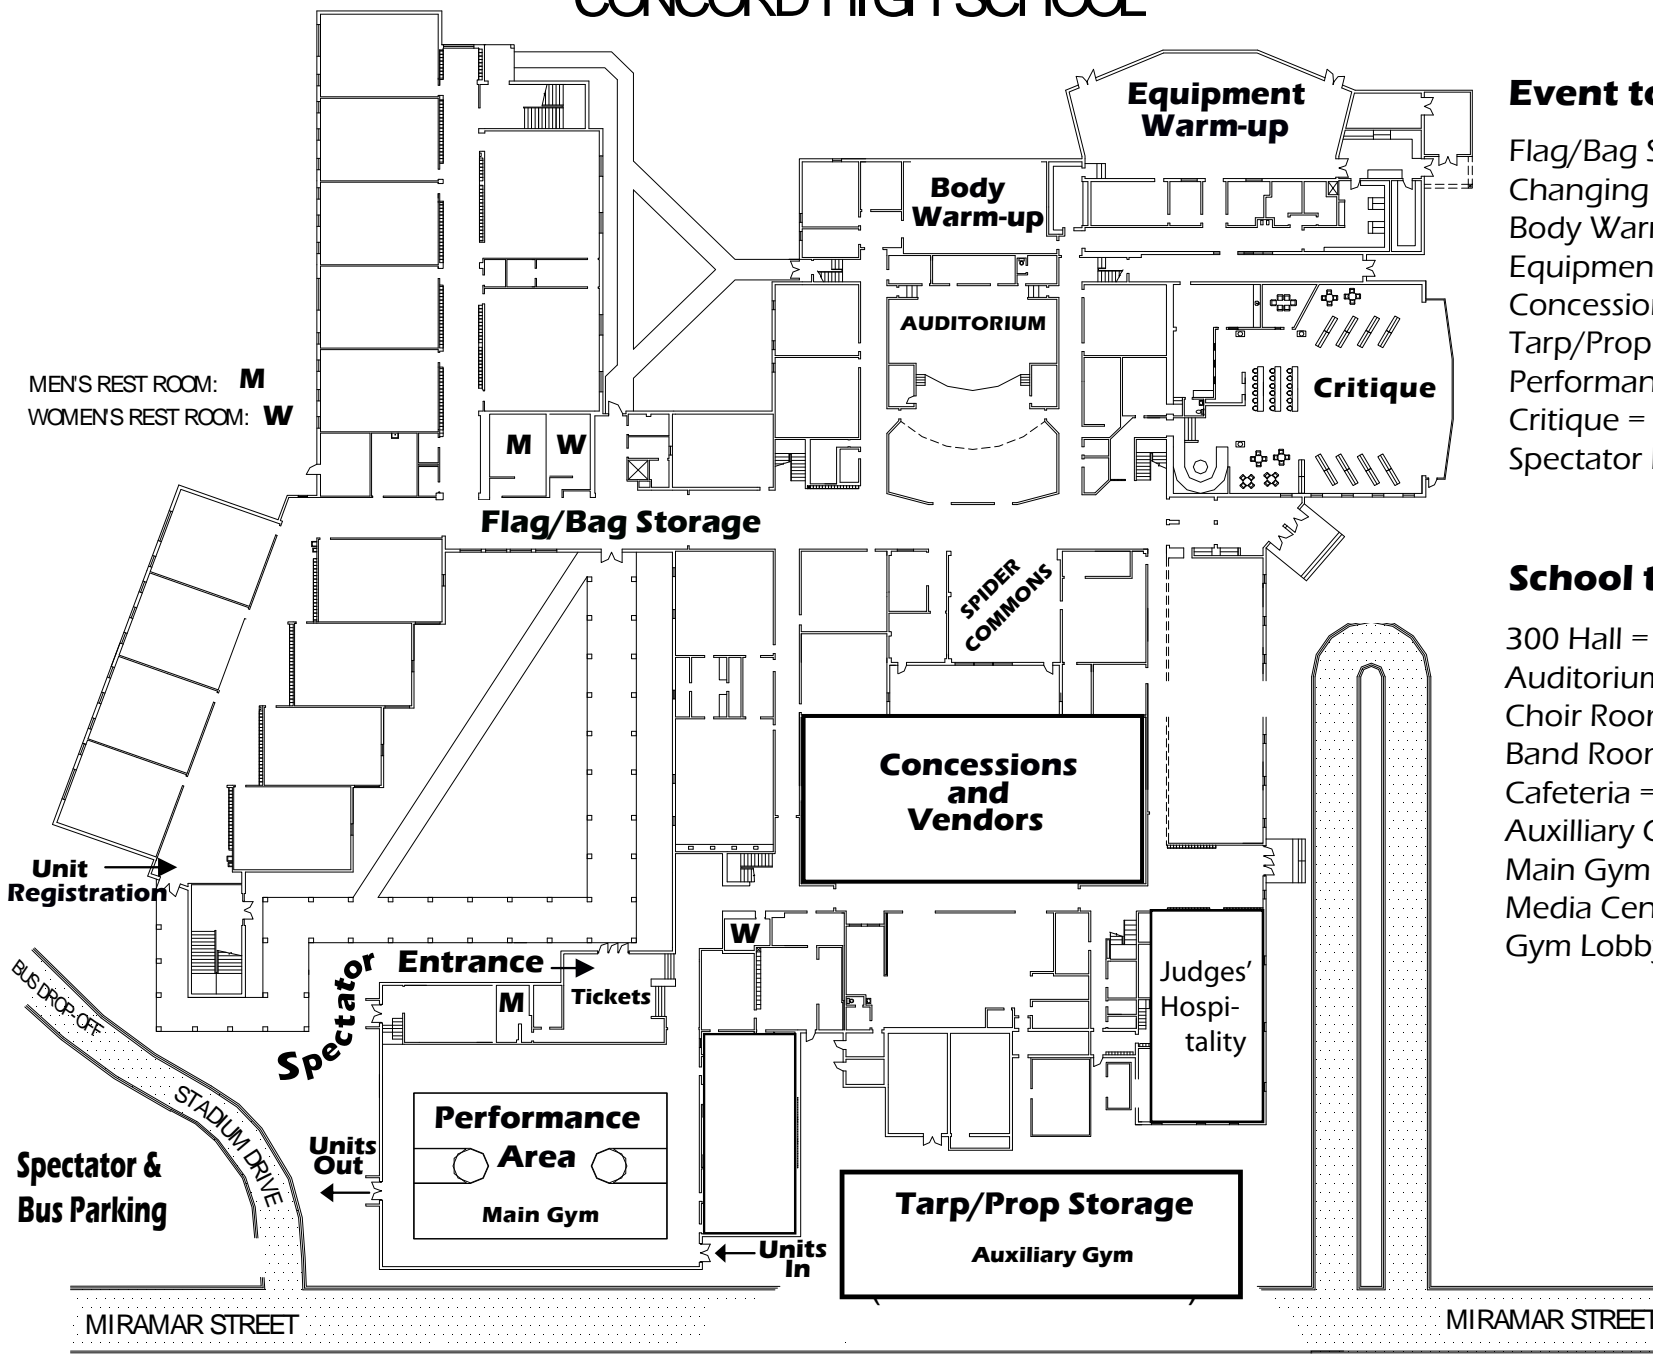

CONCORD HIGH SCHOOL

Event to School Terms

- Flag/Bag Storage = 300 Hall
- Changing Area = Auditorium
- Body Warm-up = Choir Room
- Equipment Warm-up = Band Room
- Concessions/Vendors = Cafeteria
- Tarp/Prop Storage = Auxilliary Gym
- Performance Area = Main Gym
- Critique = Media Center
- Spectator Entrance & Tickets = Gym Lobby

School to Event Terms

- 300 Hall = Flag/Bag Storage
- Auditorium = Changing Area
- Choir Room = Body WArm-up
- Band Room = Equipment Warm-up
- Cafeteria = Concessions/Vendors
- Auxilliary Gym = Tarp/Prop Storage
- Main Gym = Performance Area
- Media Center = Critique
- Gym Lobby = Spectator Entrance & Tickets